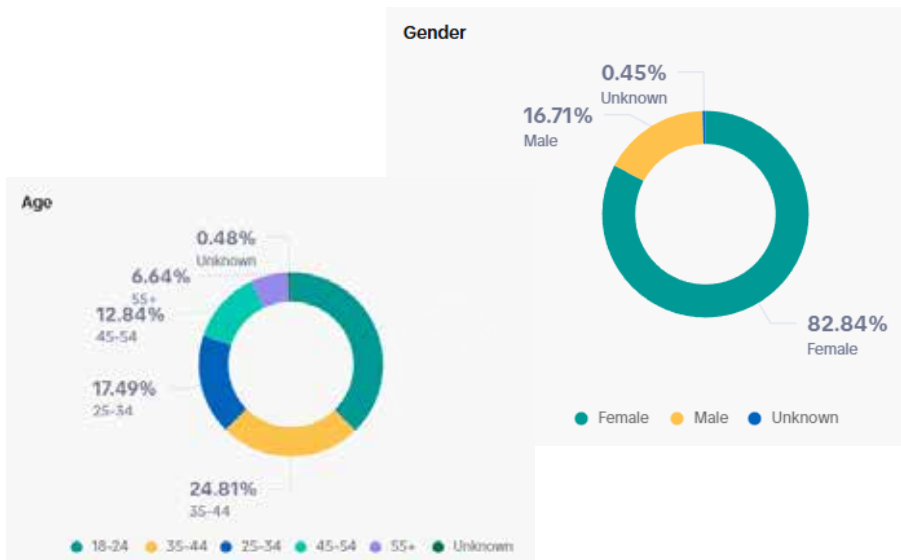

OFFICIALLY TRENDING WITH:

- TikTok Views - 13 M+
- Total Bags Sold - 530.2K+
- Total Retail Revenue - 4.2M+

DRIVING
MASSIVE
ORGANIC
USER GENERATED
CONTENT

Our market research shows customers don't want to wait for shipping, they want to find Munch Mallows on the shelves of their local convenience stores.

Take advantage of these **easy high margin sales** by contacting your sales representative or our office today and get Munch Mallows on your shelves! **Don't get left behind!**

Rank	Video Information	Views
1	I can't tell you how badly I've been craving ... @abigailfeehls Post time 17/12/2025	786.80K
2	Now I only got 1 left 🍬 #candy #snacks #c... @nolled10 Post time 24/12/2025	607.44K
3	jumbo tooty fruity Munchmallows 🍬 #m... @carewithmi Post time 04/01/2026	551.22K
4	Wait for that crunch 🍬 #crunchy #snacks ... @nolled10 Post time 21/12/2025	510.40K
5	Thank you to everyone who told me to free... @abigailfeehls Post time 19/12/2025	402.92K
6	tooty fruity Munchmallows 🍬 #munchm... @carewithmi Post time 05/01/2026	398.87K
7	10/10 you need to try these are delicious! ... @palgechristison Post time 18/12/2025	370.09K
8	Candied marshmallows!!!! @MunchMallows... @faleshia_b_randomne... Post time 29/12/2025	368.45K
9	#munchmallows #marshmallows #munchm... @_fairlight_ Post time 29/11/2025	338.06K
10	tooty fruity Munchmallows 🍬 #munchm... @carewithmi Post time 06/01/2026	307.39K