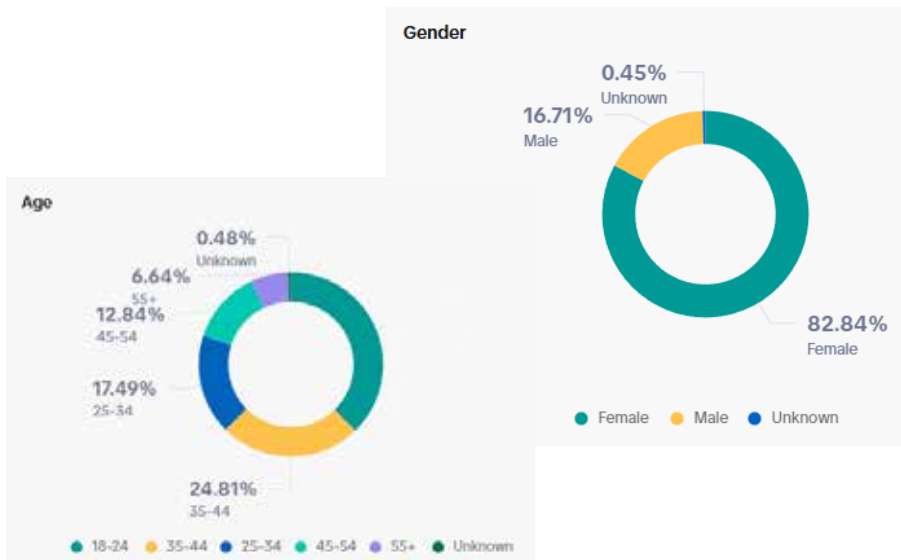

- TikTok Views - 13 M+
- Total Bags Sold - 530.2K+
- Total Retail Revenue - 4.2M+

DRIVING
MASSIVE
ORGANIC
USER GENERATED
CONTENT

Our market research shows customers don't want to wait for shipping, they want to find Munch Mallows on the shelves of their local convenience stores.

Take advantage of these **easy high margin sales** by contacting your sales representative or our office today and get Munch Mallows on your shelves! **Don't get left behind!**

Rank	Video Information	Views
1	I can't tell you how badly I've been craving ... @abigailfeehls Post time 17/12/2025	786.80K
2	Now I only got 1 left 🍬 #candy #snacks #c... @nolled10 Post time 24/12/2025	607.44K
3	jumbo tooty fruity Munchmallows 🍬 #m... @carewithmi Post time 04/01/2026	551.22K
4	Wait for that crunch 🍬 #crunchy #snacks ... @nolled10 Post time 21/12/2025	510.40K
5	Thank you to everyone who told me to free... @abigailfeehls Post time 19/12/2025	402.92K
6	tooty fruity Munchmallows 🍬 #munchm... @carewithmi Post time 05/01/2026	398.87K
7	10/10 you need to try these are delicious! ... @palgechristison Post time 18/12/2025	370.09K
8	Candied marshmallows!!!! @MunchMallows... @faleshia_b_randomne... Post time 29/12/2025	368.45K
9	#munchmallows #marshmallows #munchm... @_fairlight_ Post time 29/11/2025	338.06K
10	tooty fruity Munchmallows 🍬 #munchm... @carewithmi Post time 06/01/2026	307.39K